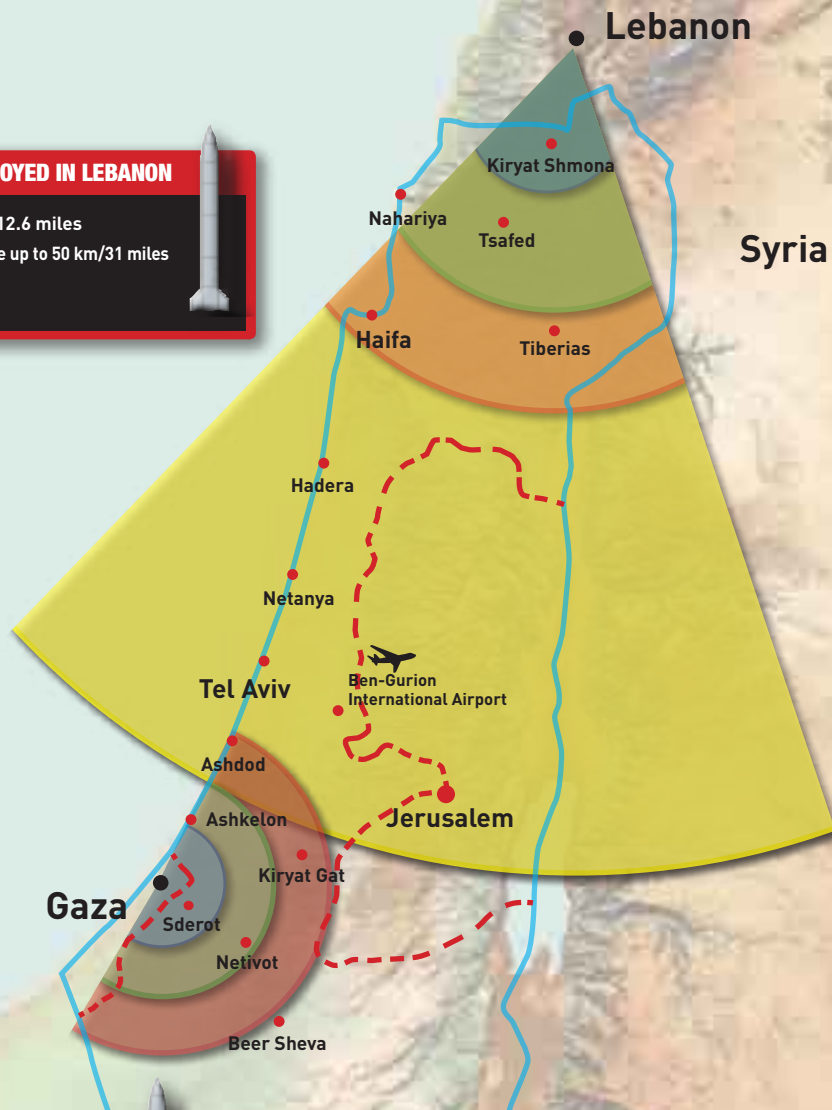

# ROCKET THREATS TO ISRAEL EMANATING FROM LEBANON AND THE GAZA STRIP

## RANGES OF HIZBULLAH ROCKETS DEPLOYED IN LEBANON

- 122 MM "Grad" Katyusha, 20.4 km/12.6 miles
- Improved 122 mm Grad Katyusha, range up to 50 km/31 miles
- 220 MM Rocket, 70 km/44 miles
- Zelzal 200-250 km/ 125 - 156 miles

## RANGES OF PALESTINIAN ROCKETS DEPLOYED IN THE GAZA STRIP

- Qassam II, 9-13 km / 6-8 miles.
- 122 MM "Grad" Katyusha, 20.4 km/12.6 miles
- 175 MM Rocket (Iranian origin), 26 km/16 miles