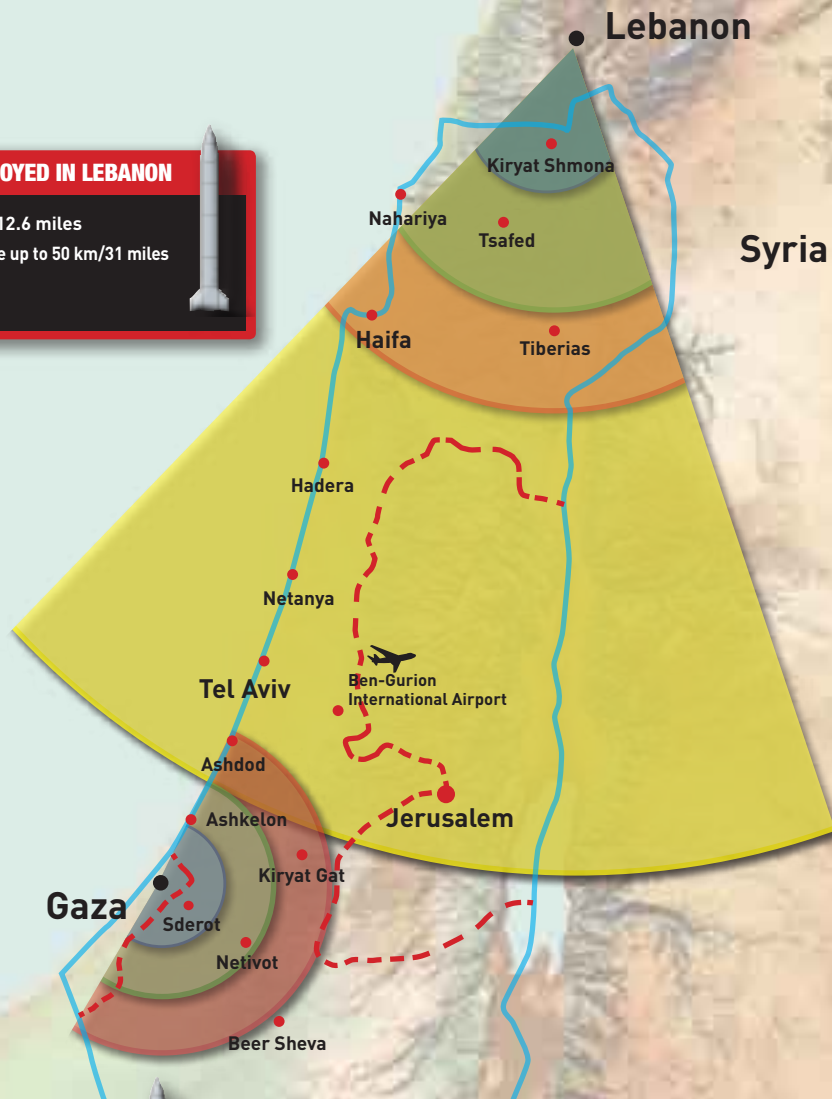

ROCKET THREATS TO ISRAEL EMANATING FROM LEBANON AND THE GAZA STRIP

RANGES OF HIZBULLAH ROCKETS DEPLOYED IN LEBANON

- 122 MM "Grad" Katyusha, 20.4 km/12.6 miles
- Improved 122 mm Grad Katyusha, range up to 50 km/31 miles
- 220 MM Rocket, 70 km/44 miles
- Zelzal 200-250 km/ 125 - 156 miles

RANGES OF PALESTINIAN ROCKETS DEPLOYED IN THE GAZA STRIP

- Qassam II, 9-13 km / 6-8 miles.
- 122 MM "Grad" Katyusha, 20.4 km/12.6 miles
- 175 MM Rocket (Iranian origin), 26 km/16 miles

Jordan